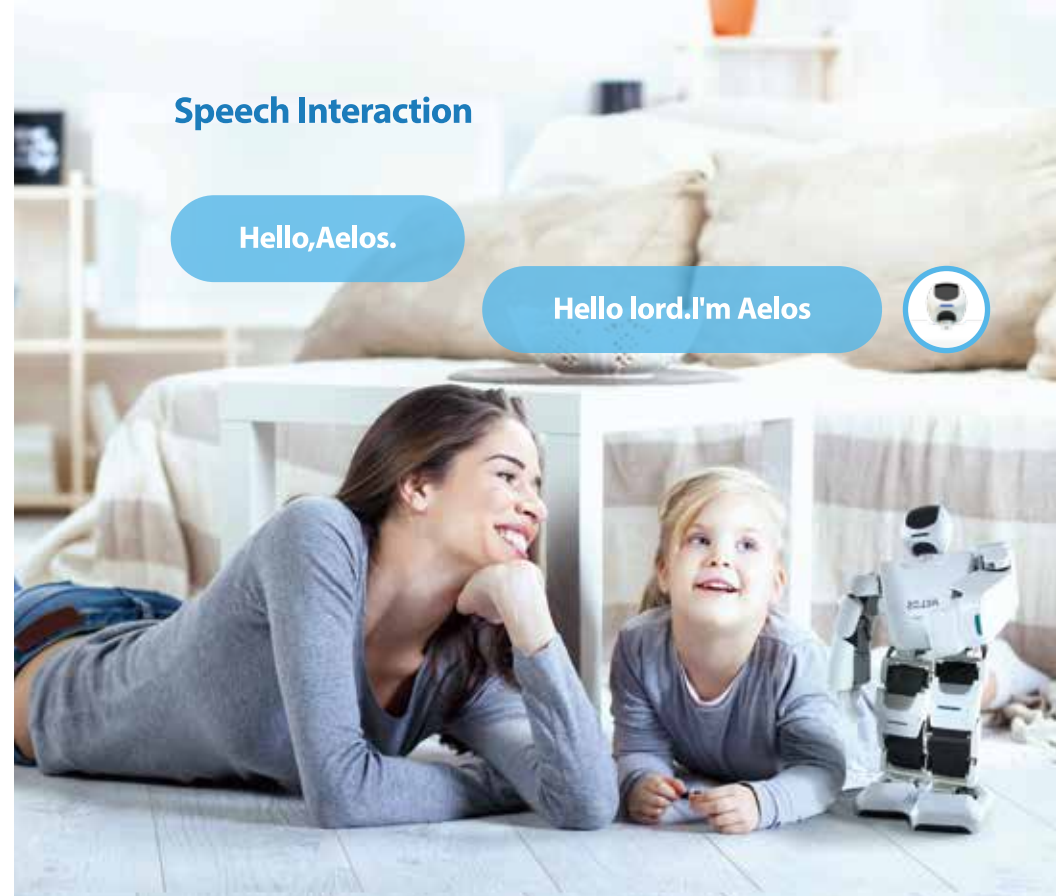

● The Ultimate Designed Humamoidvv Robot

HUMANOID DESIGN

● Utilizing the most advanced robotic functions for maximum flexibility allowing for extreme movement

FLEXIBLE MOVEMENT

● Advanced technology voice recognition system for incredible human to machine communication and interaction

SPEECH INTERACTION

● Learn basic action programming and advanced blockly programming. Inspire creativity and imagination

APP PROGRAMMING

● Uploading your action, Sharing your creativity

SHARE ACTION

Speech Interaction

Hello,Aelos.

Hello lord.I'm Aelos