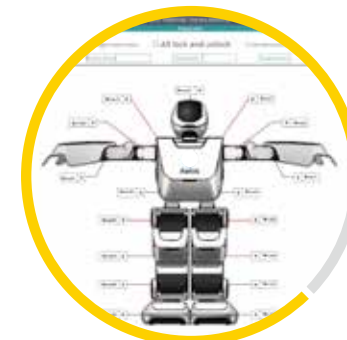

Action Programming