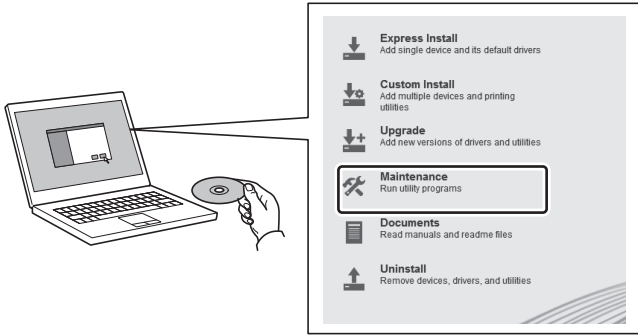

ECOSYS P2235dw

H Power On

Altitude Adjustment (1000m or higher Only)

1

2

1

3

4