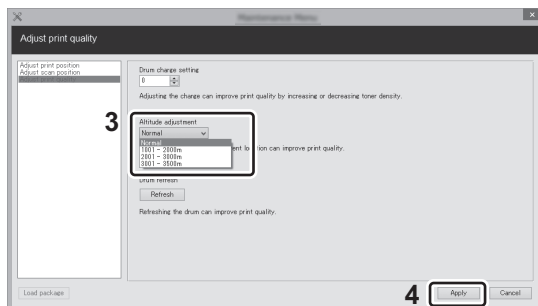

Altitude Adjustment (1000m or higher Only)

1

2

1

3

4

3

EN

1

2

3

4