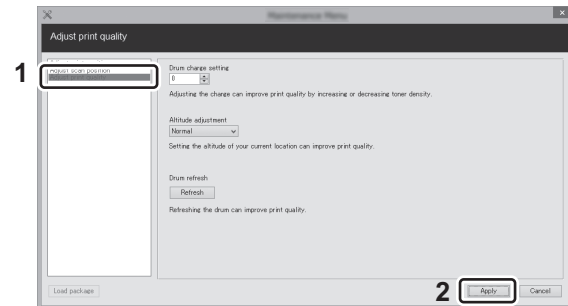

Altitude Adjustment (1000m or higher Only)

1

2

1

3

4

3

EN

1

2

3

4