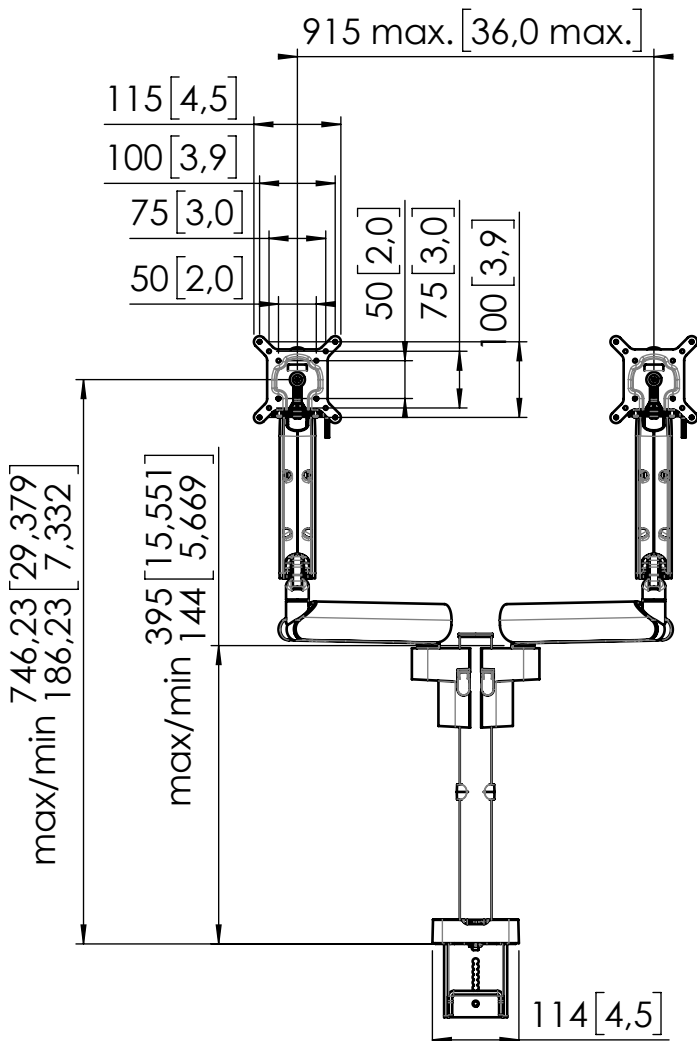

Product data sheet

MOMO 4237

Dimensions in mm [inch]

Max weight: 2x10kg

Screen mounting kit:

M4x10mm thumb screw
M4x10mm cross recessed

Note: This document and specifications herein are confidential and the exclusive property of Vogel's Products b.v. Neither this design nor any information contained in this drawing may be reproduced or disclosed to others without written consent of Vogel's Products b.v. The design and information will not be reproduced, copied or used, either in part or in its entirety, as the basis for the manufacture or sale of items without written permission.
Warning: Please study all instructions and illustrations carefully before installation.
Information in this document is subject to change without further notice.

1471075 00
Product data sheet
05-10-22