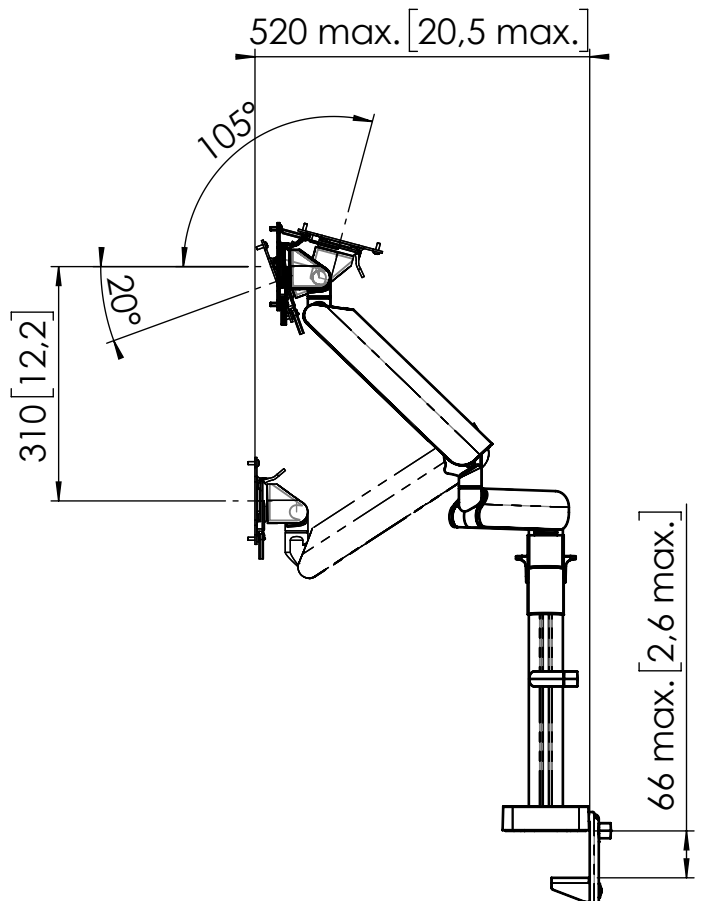

Product data sheet

MOMO 4237

Dimensions in mm [inch]

Max weight: 2x10kg

Screen mounting kit:

M4x10mm thumb screw
M4x10mm cross recessed

Note: This document and specifications herein are confidential and the exclusive property of Vogel's Products b.v. Neither this design nor any information contained in this drawing may be reproduced or disclosed to others without written consent of Vogel's Products b.v. The design and information will not be reproduced, copied or used, either in part or in its entirety, as the basis for the manufacture or sale of items without written permission.
Warning: Please study all instructions and illustrations carefully before installation.
Information in this document is subject to change without further notice.

1471075 00
Product data sheet
05-10-22